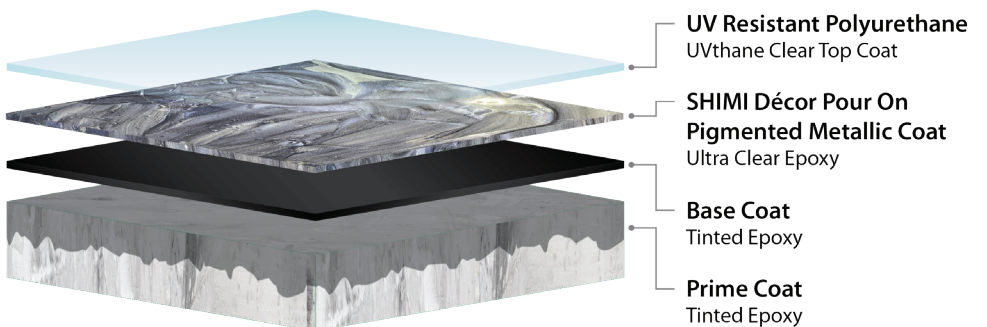

Manufactured by SHIMICOAT, the products are odourless, self-levelling, easy to apply and engineered to be ideally suited to Australian conditions.

Where to Install:

- Residential Homes
- Office Environment
- Commercial Floors
- Retail Stores
- Bars and Entertainment Venues
- Countertops and Artwork Surfaces
- Garages and Alfresco areas
- Shopping Centres

Features:

- Modern and Contemporary Epoxy Coating
- Seamless and Easy to Clean
- Long Lasting
- Unlimited Colour Blends
- Hardwearing High Gloss Finish
- Semi-Gloss / Matte Finish Options
- Many Colours, Pattern & Designs
- UV Resistant Option
- Resistant to Chemicals
- Ideal for High Traffic Areas
- Slip Resistant Flat Finish Option
- Hygienic and Stylish
- Economical
- Odourless and VOC Free

For further details please contact SHIMICOAT Sales and Technical Department or refer to product bulletin or company website.

www.shimi.com.au

Ph: (08) 9364 7446 | info@shimi.com.au | ABN: 28 622 871 283